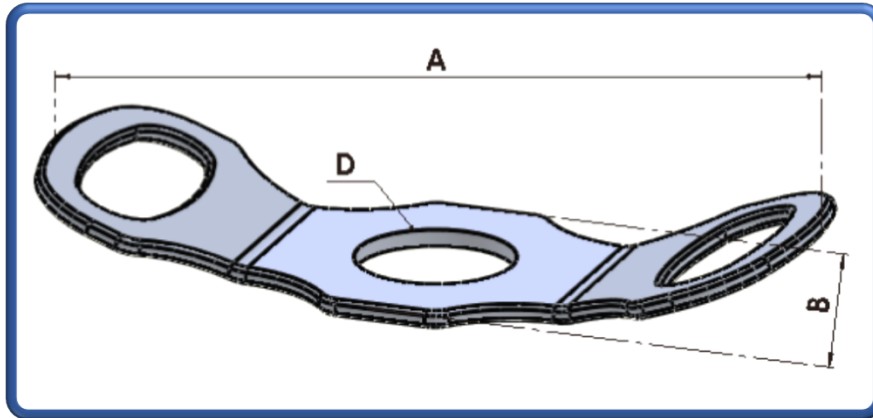

Quick-Fill

Single Male Handle.
Part Number: RF-AD-001 (QH1/57)

Specifications:

Fixing Arrangement:

Applications:

Compatibilities:

Finish:

Weight:

Handle:

Aluminium 7075/T6 Plate

Dimensions:

Length A:

390.0mm

Width B:

110.0mm

Centre to Centre C:

Materials:

Handle:

Aluminium 7075/T6 Plate

Dimensions:

Length A:
Width B:
Centre to Centre C:
Aperture Diameter D:

350mm
210.0mm
100.0mm
57.50mm

Associated Parts:

Fluid Containment – When It Matters