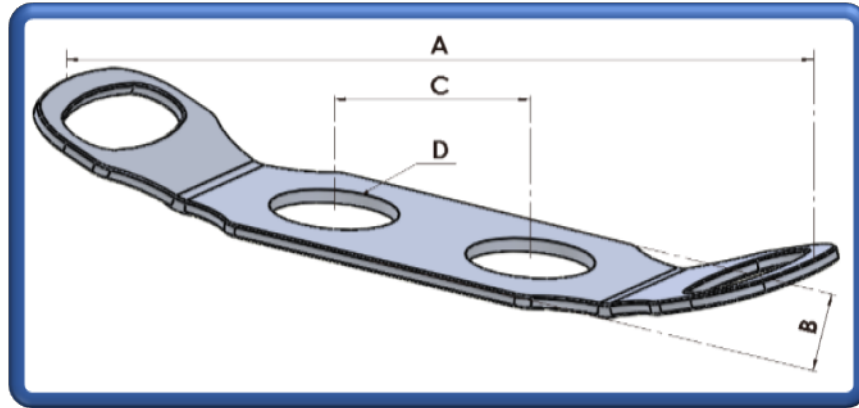

Quick-Fill

Single Male Handle.
Part Number: RF-AD-001 (QH1/57)

Specifications:

Fixing Arrangement:

Applications:

Compatibilities:

Finish:

Weight:

Handle:

Aluminium 7075/T6 Plate

Dimensions:

Length A:

390.0mm

Width B:

110.0mm

Centre to Centre C:

Quick-Fill

Dual Male Horizontal Handle.
Part Number: RF-AD-002 (QH2/57H)

Specifications:

Fixing Arrangement:

Applications:

Compatibilities:

Finish:

Weight: