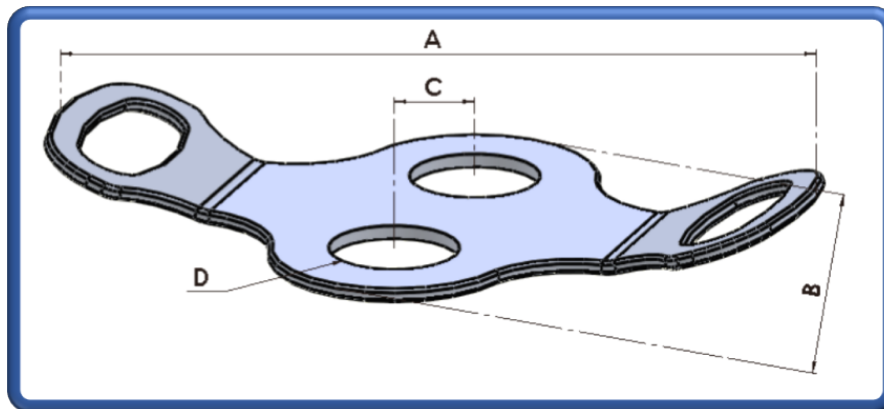

Handle:

Aluminium 7075/T6 Plate

Dimensions:

Length A:

390.0mm

Width B:

110.0mm

Centre to Centre C:

100.0mm

Aperture Diameter D:

57.50mm

Associated Parts:

Fluid Containment – When It Matters

Tell: +4420 8594 7990 / Fax: +4420 8594 7989 / www.newton-equipment.com / info@newton-equipment.com

Registered in England. 6 Orwell Close/ Fairview Ind. Park/ Rainham/ Essex/ RM13 8UB

Quick-Fill

Dual Vertical Handle.
Part Number: RF-AD-003 (QH2/57V)

Specifications:

Fixing Arrangement:
Applications:
Compatibilities:
Finish:
Weight:
Supplied With:

E-Clips
Sports Car/ Motorcycle Racing & Endurance
Operation Temperature -40°C to +80°C
Anodised
535.0grams
E-Clips

Materials:

Handle:

Aluminium 7075/T6 Plate

Dimensions:

Length A:
Width B:
Centre to Centre C:
Aperture Diameter D:

350mm
210.0mm
100.0mm
57.50mm

Associated Parts:

Fluid Containment – When It Matters