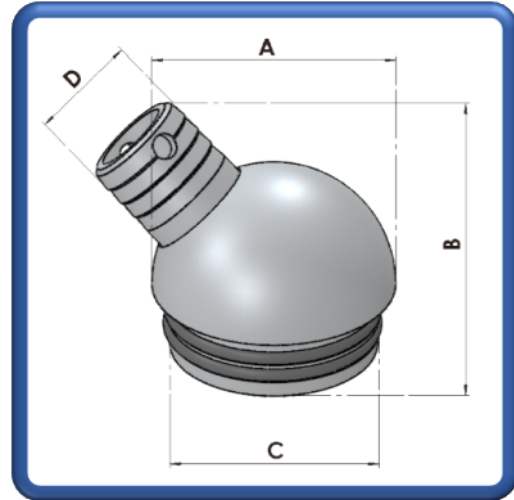

Quick-Fill

Hose Adaptor for a 1" Hose Air-Return. Part Number: RF-AA-026 (QMF25AAC)

Specifications:

Fixing Arrangement:
Applications:
Compatibilities:
Finish:
Weight:
Supplied With:

N/A
Sports Car/ Motorcycle Racing & Endurance
Operation Temperature -40°C to +80°C
Natural
130.0grams

Materials:

Spheric Connector:
Spigot:
O-Ring:

Aluminium 6082/T6 Machined
Aluminium 6082/T6 Machined
Viton (FKM or FPM)

Dimensions:

Length A:
Depth B:
Inlet Diameter C:
Spigot Diameter D:

71.0mm
59.0mm
48.50mm
26.0mm